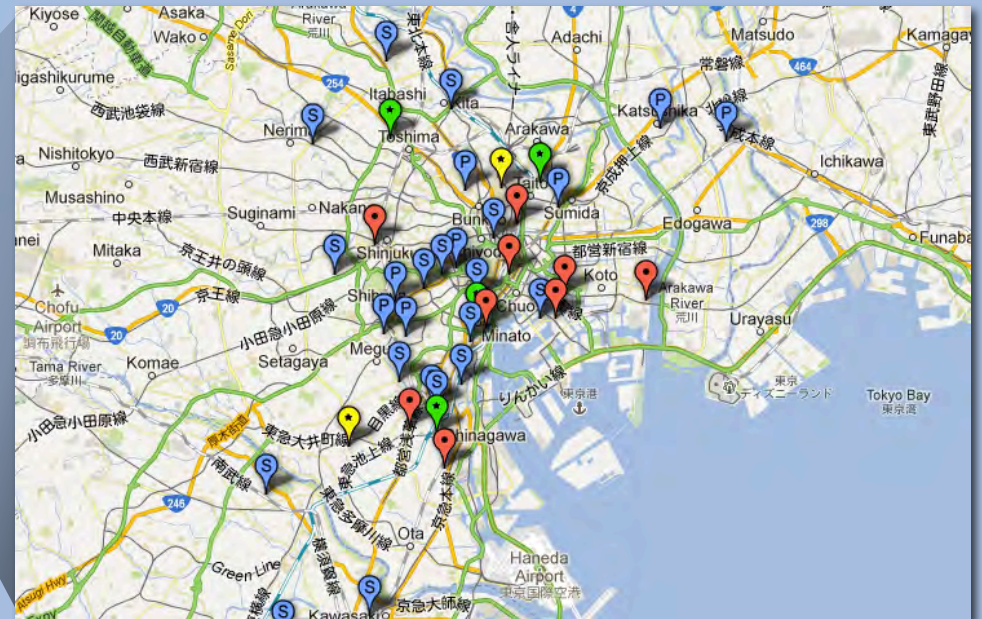

ROBOTS IN JAPAN

TOKYO METROPOLITAN AREA

Map Data: www.therobotreport.com
Images: maps.google.com